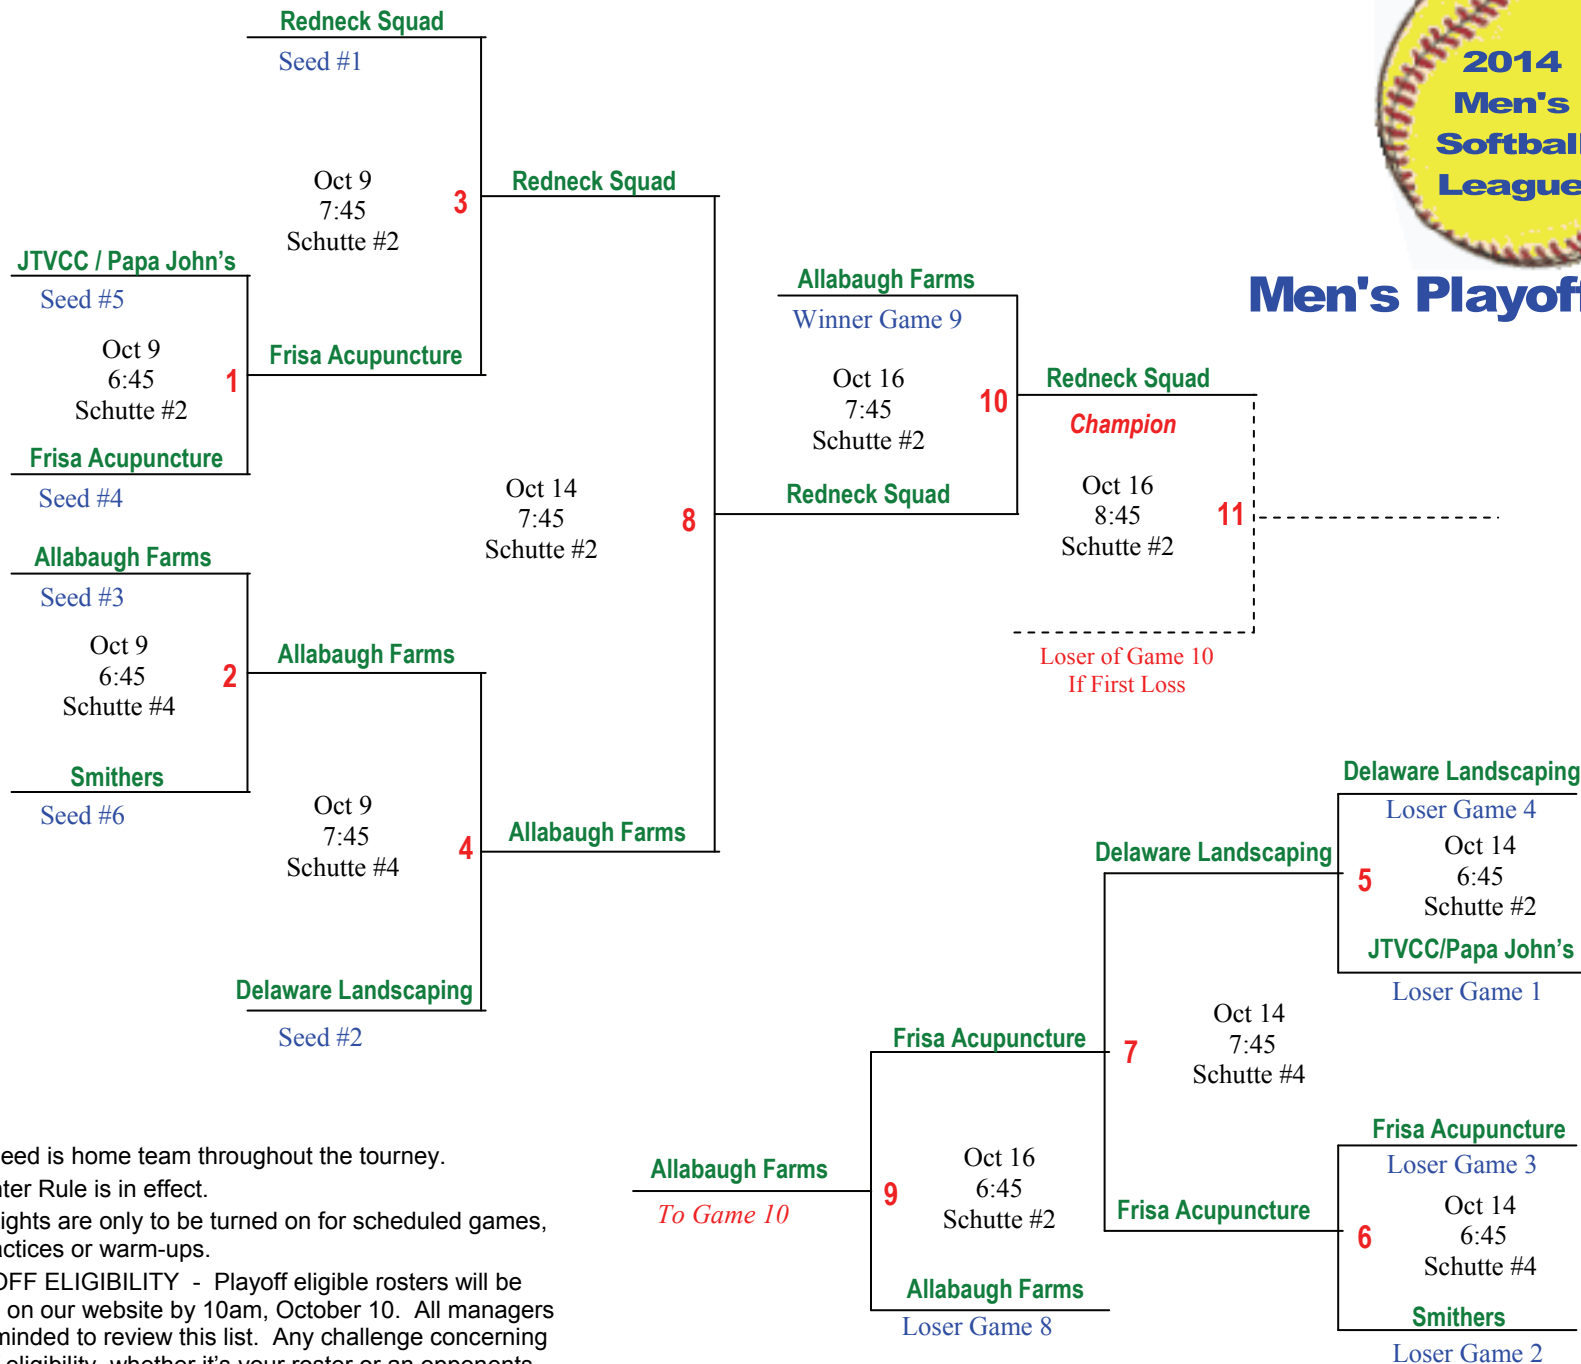

Men's Playoff Bracket

NOTES:

- * High Seed is home team throughout the tourney.
- * Slaughter Rule is in effect.
- * Field Lights are only to be turned on for scheduled games, not practices or warm-ups.
- * PLAYOFF ELIGIBILITY - Playoff eligible rosters will be posted on our website by 10am, October 10. All managers are reminded to review this list. Any challenge concerning playoff eligibility, whether it's your roster or an opponents, must be made by 10 am, October 13.